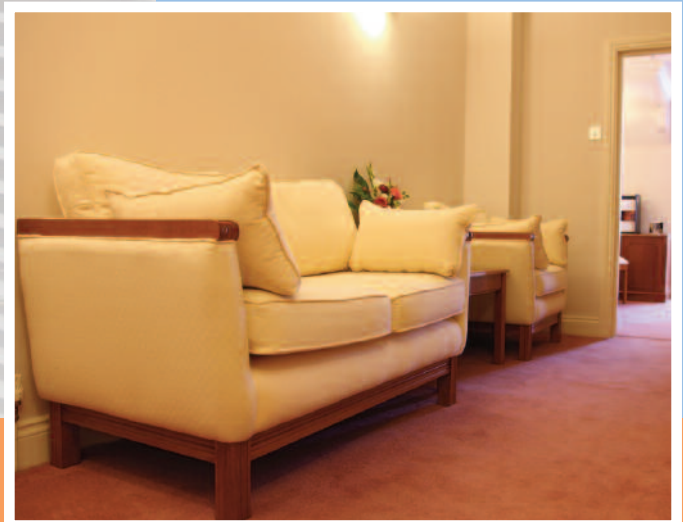

Case Study - S. Stibbards & Sons Ltd

Find out more: www.talisprojects.co.uk